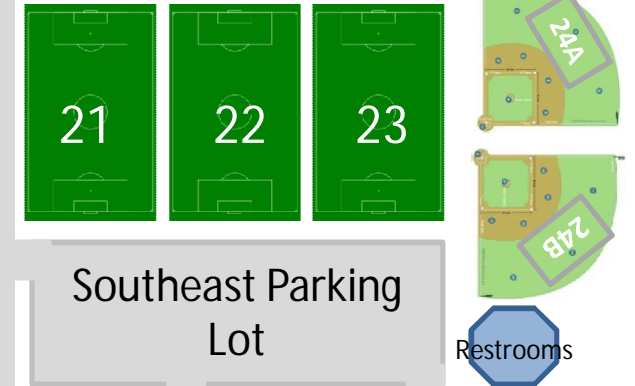

Bardin Road

North Parking Lot

Central Parking Lot

# Harold Patterson Sport Complex Field Layout

1100 Wimbledon Dr  
Arlington 76017

U7/U8 will play some games on  
Baseball Fields (24A & 24B).

Southeast Parking Lot

Restrooms

West Parking Lot

Concessions Restrooms