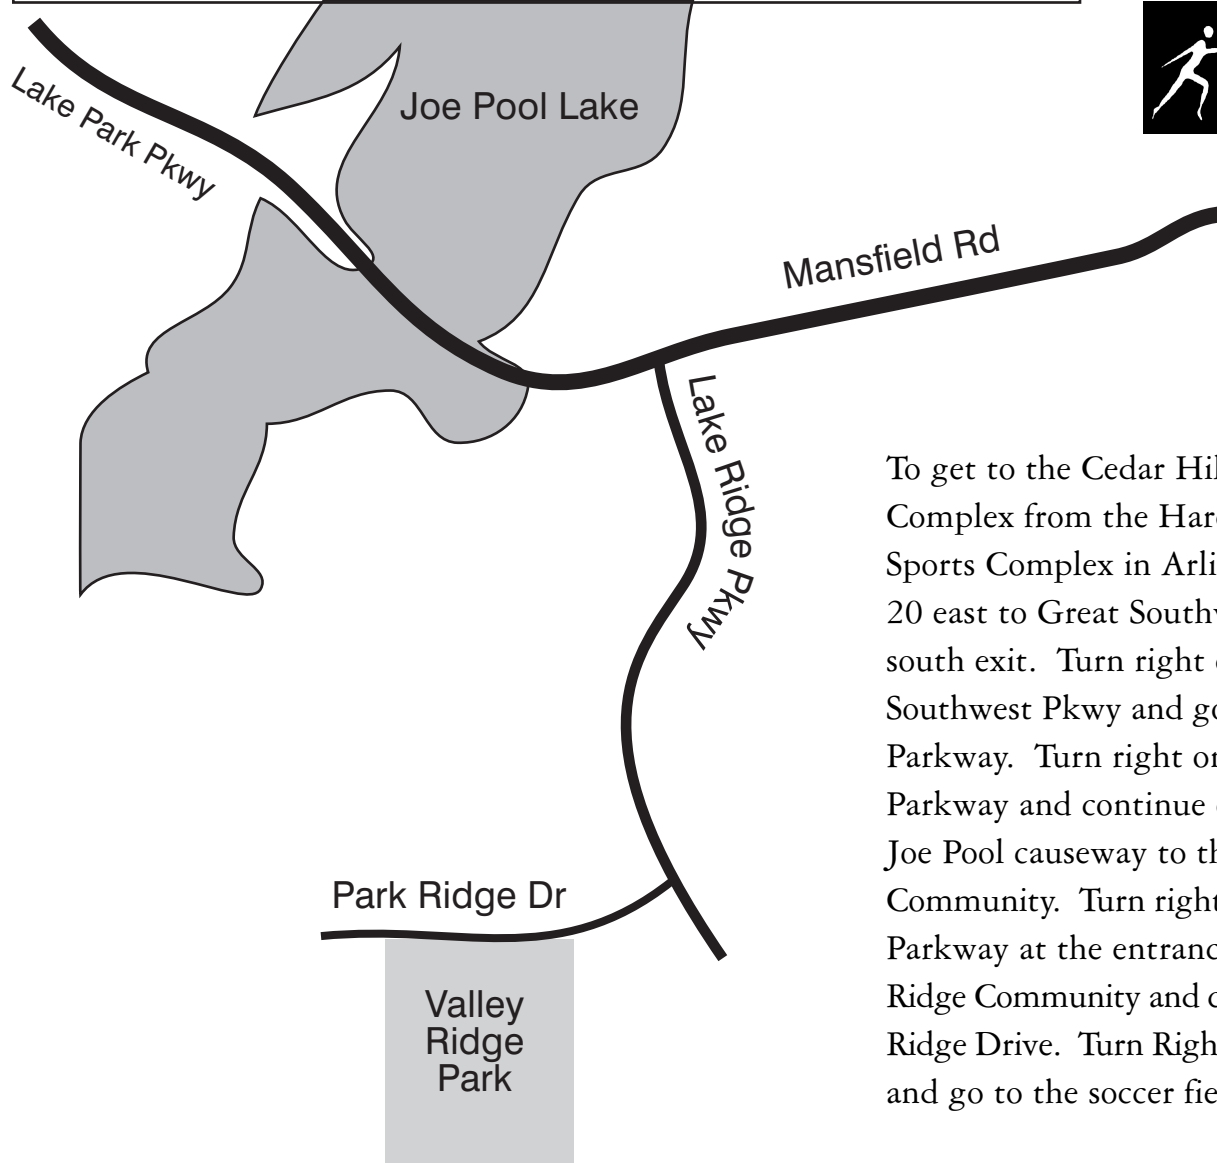

Map to Cedar Hill Soccer Fields at Valley Ridge Park

PUMA®

To get to the Cedar Hills Soccer Complex from the Harold Patterson Sports Complex in Arlington, take I-20 east to Great Southwest Parkway, south exit. Turn right on Great Southwest Pkwy and go to Lake Ridge Parkway. Turn right on Lake Ridge Parkway and continue over the Lake Joe Pool causeway to the Lake Ridge Community. Turn right on Lake Ridge Parkway at the entrance to the Lake Ridge Community and continue to Park Ridge Drive. Turn Right on Park Ridge Drive and go to the soccer fields.