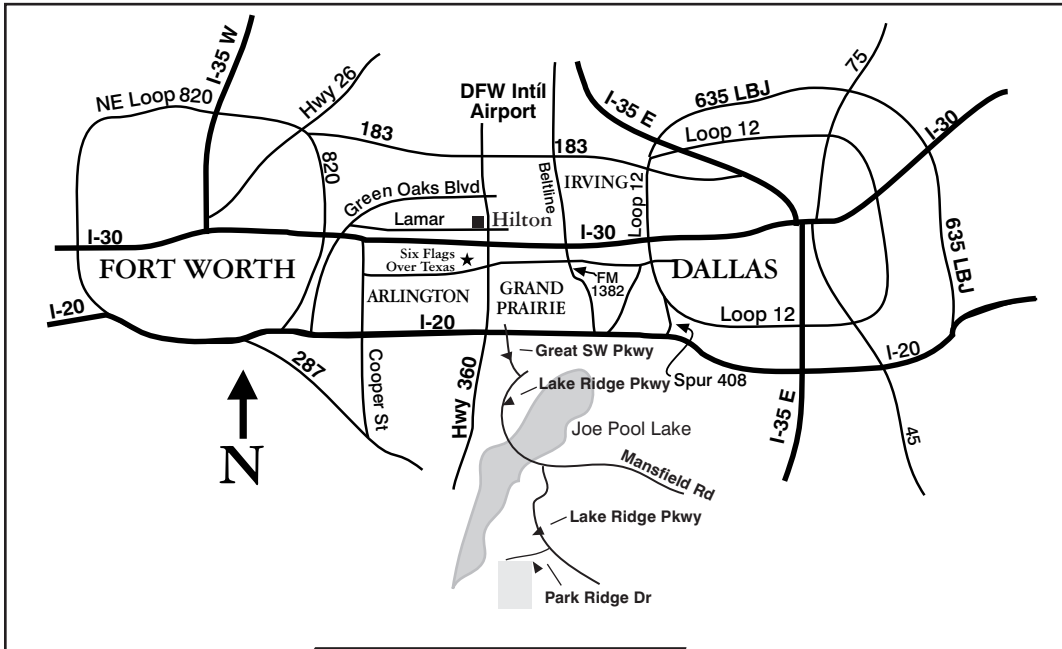

Map to Cedar Hill Soccer Fields at Valley Ridge Park

PUMA®

To get to the Cedar Hills Soccer Complex from the Harold Patterson Sports Complex in Arlington, take I-20 east to Great Southwest Parkway, south exit. Turn right on Great Southwest Pkwy and go to Lake Ridge Parkway. Turn right on Lake Ridge Parkway and continue over the Lake Joe Pool causeway to the Lake Ridge Community. Turn right on Lake Ridge Parkway at the entrance to the Lake Ridge Community and continue to Park Ridge Drive. Turn Right on Park Ridge Drive and go to the soccer fields.